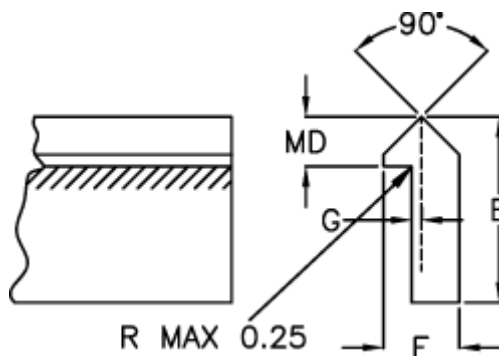

Data Sheet

Article number: 055616000

Description: Single edge track TS1 6000mm

Measures

E = 11.09

F = 4.74

G = 0.78

Kg/m = 0.272

MD(T) = 3.17